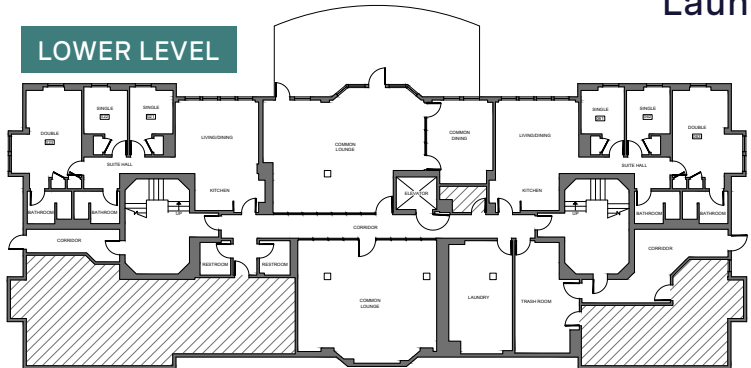

Thomas Residence Hall

Features

104 total residents

Lounges on LL and 1st

Apartment-style housing with full kitchen

Laundry in basement

Elevator

Air conditioning

FOURTH FLOOR