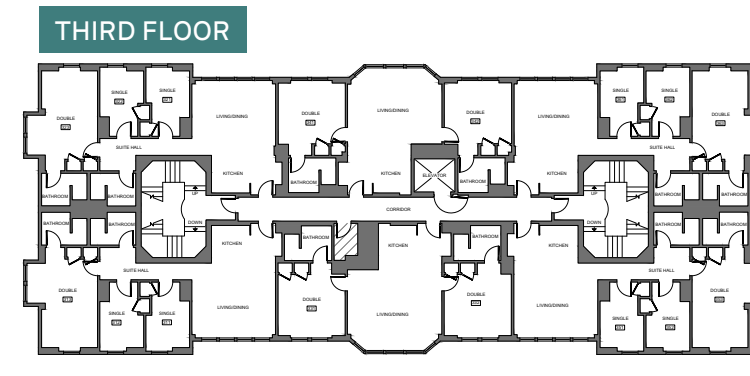

Thomas Residence Hall

Features

104 total residents

Lounges on LL and 1st

Apartment-style housing with full kitchen

Laundry in basement

Elevator

Air conditioning

FOURTH FLOOR