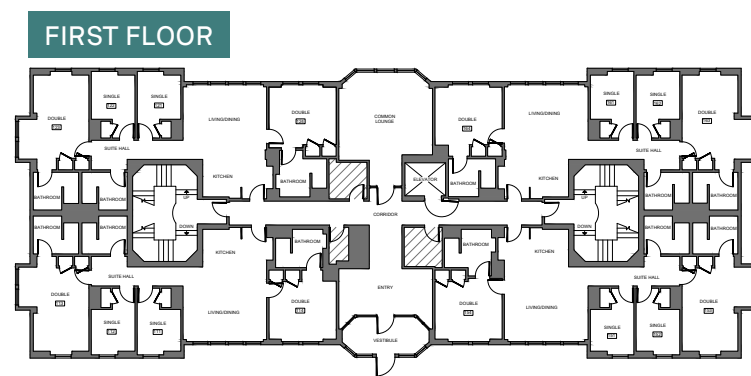

Thomas Residence Hall

Features

104 total residents

Lounges on LL and 1st

Apartment-style housing with full kitchen

Laundry in basement

Elevator

Air conditioning

FOURTH FLOOR